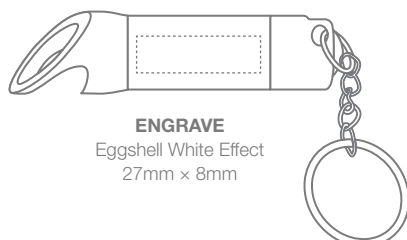

PARULA BOTTLE OPENER 3 LED TORCH

Process	100pcs	250pcs	500pcs	1000pcs	Origin.
ENGRAVE	€2.60	€2.15	€1.88	€1.75	€50.00

Please add carriage of €10.95 per carton and add 23% VAT to all prices.

ENGRAVE
Eggshell White Effect
27mm x 8mm